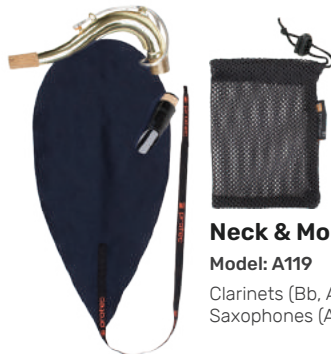

Neck & Mouthpiece Swabs

Model: A119
Clarinets (Bb, A, Bass)
Saxophones (Alto, Tenor, Baritone)

Alto Saxophone & Soprano Saxophone (Fixed & Removable Necks) 3-IN-1 Swabs

Model: A127
Cleans Body, Neck, and Mouthpiece