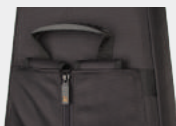

Tenor Ukulele Gig Bag - Gold Series
Model: CF218

CF218

CF217

GUITAR CASE & BAG COMPARISON

Ultra Strong Lightweight Honeycomb Frame

Padded Adjustable Neck Support

Backpack Straps Tuck Away Pocket

Contego PRO PAC Cases