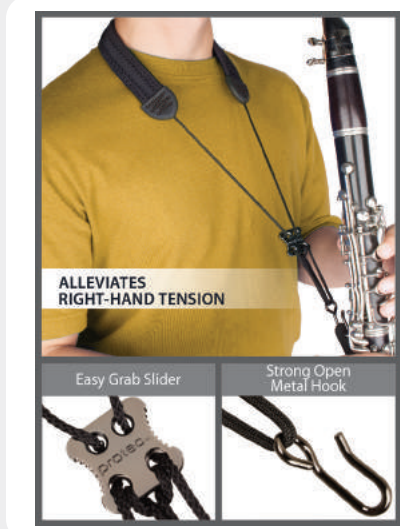

CLARINET NECK STRAPS