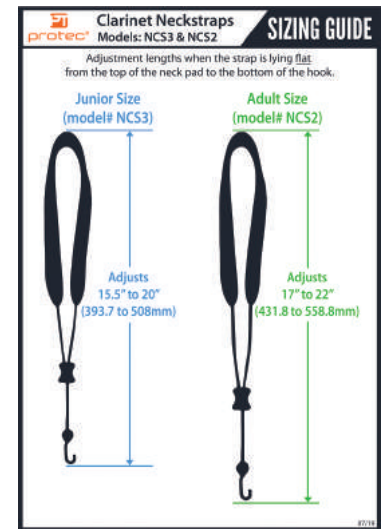

Features a strong cord, comfortable neoprene neck pad, easy grab slider, metal hook, & 2 leather thumb rest tabs.

- 22" (Adult) Neck Strap - Black Model: NCS2
- 22" (Adult) Neck Strap - Blue Model: NCS2BX
- 20" (Junior) Neck Strap - Black Model: NCS3
- 20" (Junior) Neck Strap - Blue Model: NCS3BX

Replacement Thumb Tabs
Small Leather Tabs Model: NCS2SML
Large Leather Tabs Model: NCS2LRG