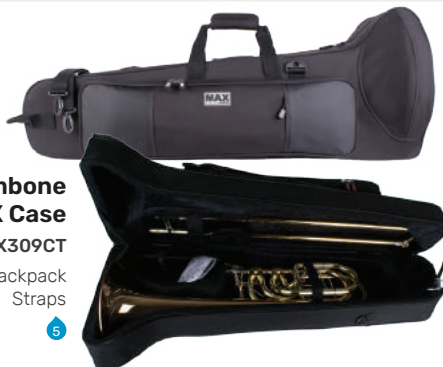

Bass Trombone PRO PAC Case

Model: PB309CT

Fits Most Triggers

MAX CASE

Bass Trombone Contoured MAX Case

Model: MX309CT

Fits Most Triggers | Backpack Straps

BAG