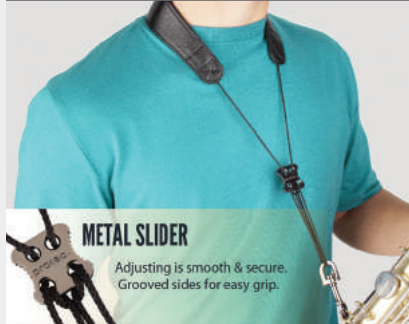

◀◀ MORE SAX NECK STRAPS

LEATHER LESS<STRESS W/ CORD

- Less<Stress™ Leather Neck Pad
- Strong Cord
- Metal Slider
- Metal Swivel Snap