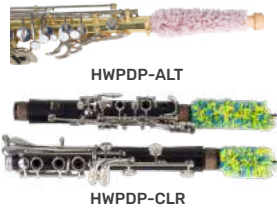

REED CASES

Clarinet Reed Case (12 Reeds)

Model: A250

Numbered slots for easy identification

Alto / Tenor Saxophone Reed Case (10 Reeds)

Model: A251

Numbered slots for easy identification

Oboe Reed Case (8 Reeds)

Model: A252

Padded dividers safely grip & separate each reed

Bassoon Reed Case (5 Reeds)

Model: A253

Padded dividers safely grip & separate each reed

HIGHLIGHTED FEATURES

1 Engineered to allow airflow

2 Extremely durable plastic clamshell

3 Secure locking closure

WOODWIND MAINTENANCE

Pad Dryers by Hollywood Winds

Alto Sax	Model: HWPDP-ALT
Clarinet	Model: HWPDP-CLR
Flute	Model: HWPDP-FLT
Soprano Sax	Model: HWPDP-SOP
Tenor Sax	Model: HWPDP-TNR

Microfiber Cloths by Protec

7x7" (2 Pack)	Model: A115
12x12" (1 Pack)	Model: A116

Lip Care by ChopSaver

No SPF15	Model: CHPR
With SPF15	Model: CHPS

Universal Utility Pouch

Black Model: A114

A114

Padded Counter Mats by Protec

Smaller Mat (11.8 x 9.8 x .12")	Model: NM4
Larger Mat (19.7 x 13 x .16")	Model: NM5

NM4

NM5

WOODWIND BELL COVERS

Alto Sax, Soprano Sax, Bass Clarinet, Trumpet Bell Cover

Model: A321
3.75 - 5"

Tenor Sax & Flugelhorn Bell Cover

Model: A322
5.25 - 6.75"

Clarinet, Bassoon, & Oboe Bell Cover

Model: A324
2.5 - 3.5"

Bari Sax, Tenor Trombone, Alto & Tenor Horns Bell Cover

Model: A325
7 - 8.75"

A324

A321

CLARINET REEDS

Reed cases stick together

BRAVO
R E E D S

Bravo GK Synthetic Bb Clarinet Reeds

Size 1.5 Model: BR-C15
5 Pieces Per Box, Bb Clarinet

Size 2.0 Model: BR-C20

Size 2.5 Model: BR-C25

Size 3.0 Model: BR-C30

Size 3.5 Model: BR-C35

Size 4.0 Model: BR-C40

ALTO SAXOPHONE REEDS

BRAVO
R E E D S

Bravo GK Eb Alto Saxophone Synthetic Reeds

Size 1.5 Model: BR-AS15
5 Pieces Per Box, Eb Alto Sax

Size 2.0 Model: BR-AS20

Size 2.5 Model: BR-AS25

Size 3.0 Model: BR-AS30

Size 3.5 Model: BR-AS35