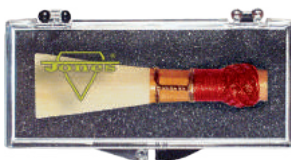

Hard Model: RDR-1005

Opus One Oboe Reeds

Soft Model: RDR-2001

Medium Soft Model: RDR-2002

Medium Model: RDR-2003

Medium Hard Model: RDR-2004

Hard Model: RDR-2005

BASSOON REEDS